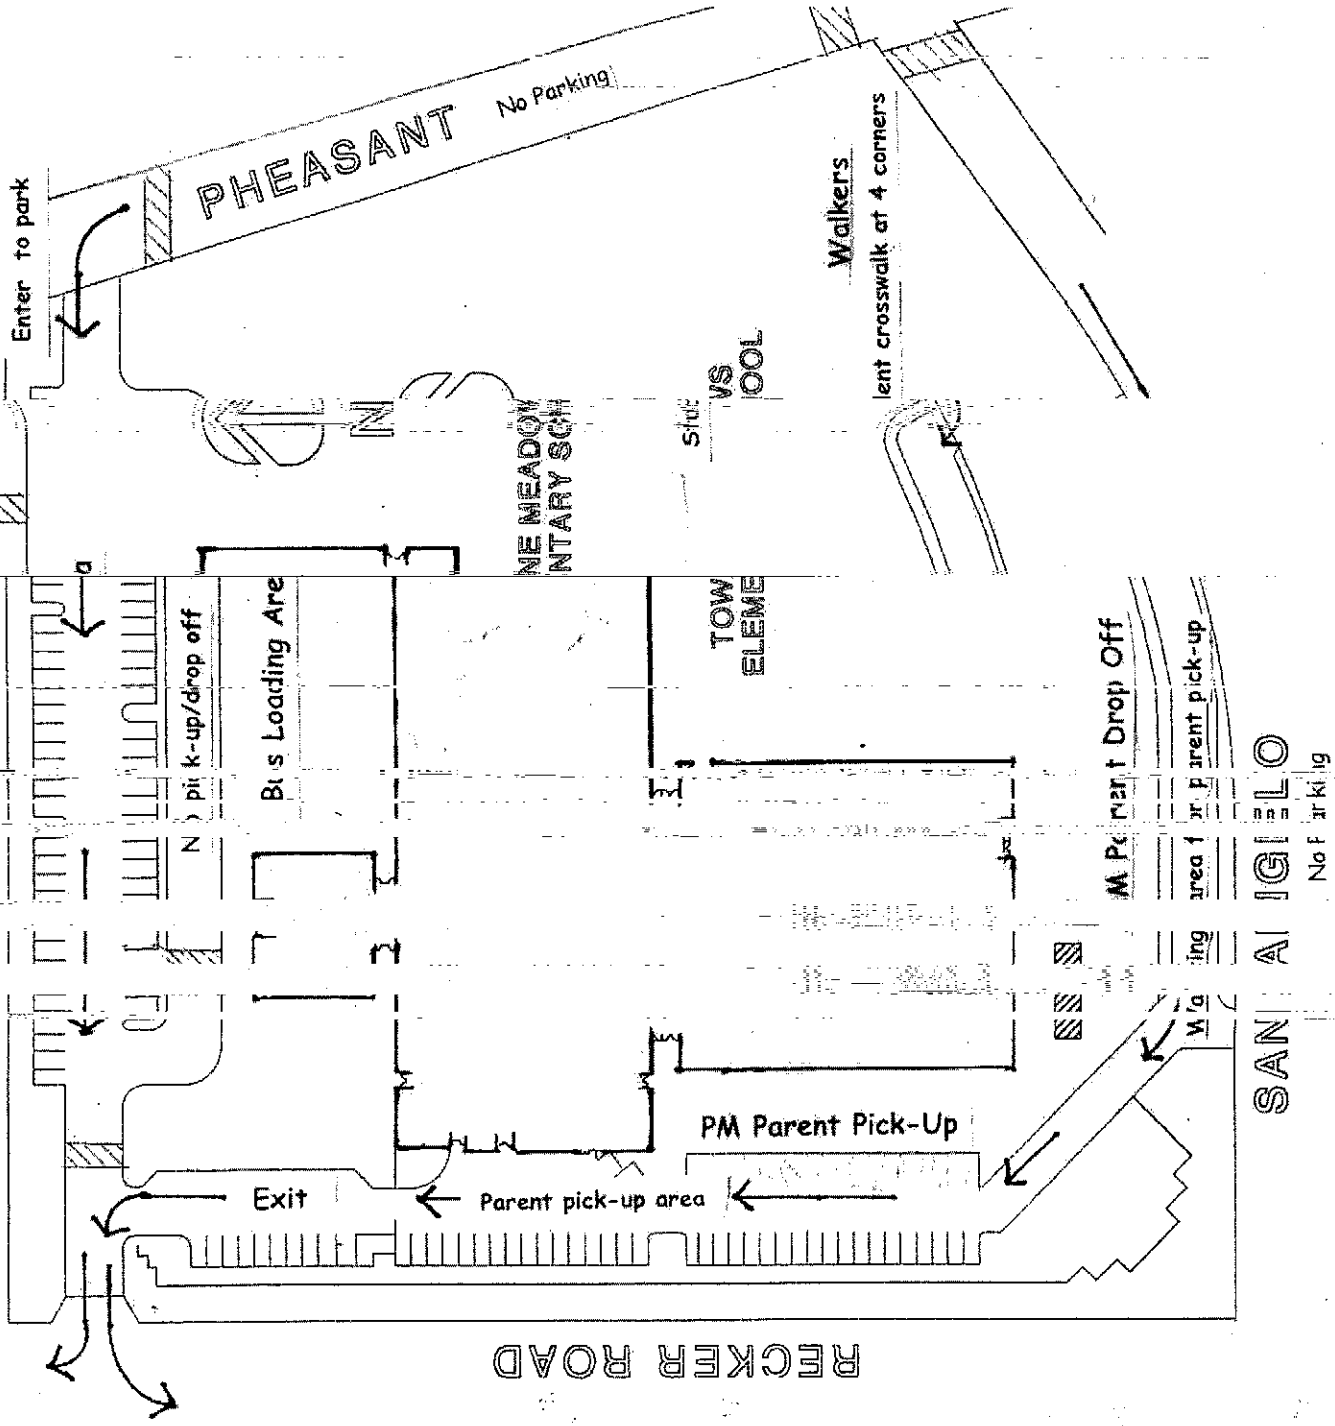

No Entrance

8-9AM and 3-4PM

SANI ALIGILO

No Parking

RECKER ROAD

PHEASANT

No Parking

NE MEADOW
ELEMENTARY SCH

TOWNELEMENTARY
SCH

Walkers

Parent crosswalk at 4 corners

Pool

Bus Loading Area

Parent pick-up area

Exit

Parent pick-up area